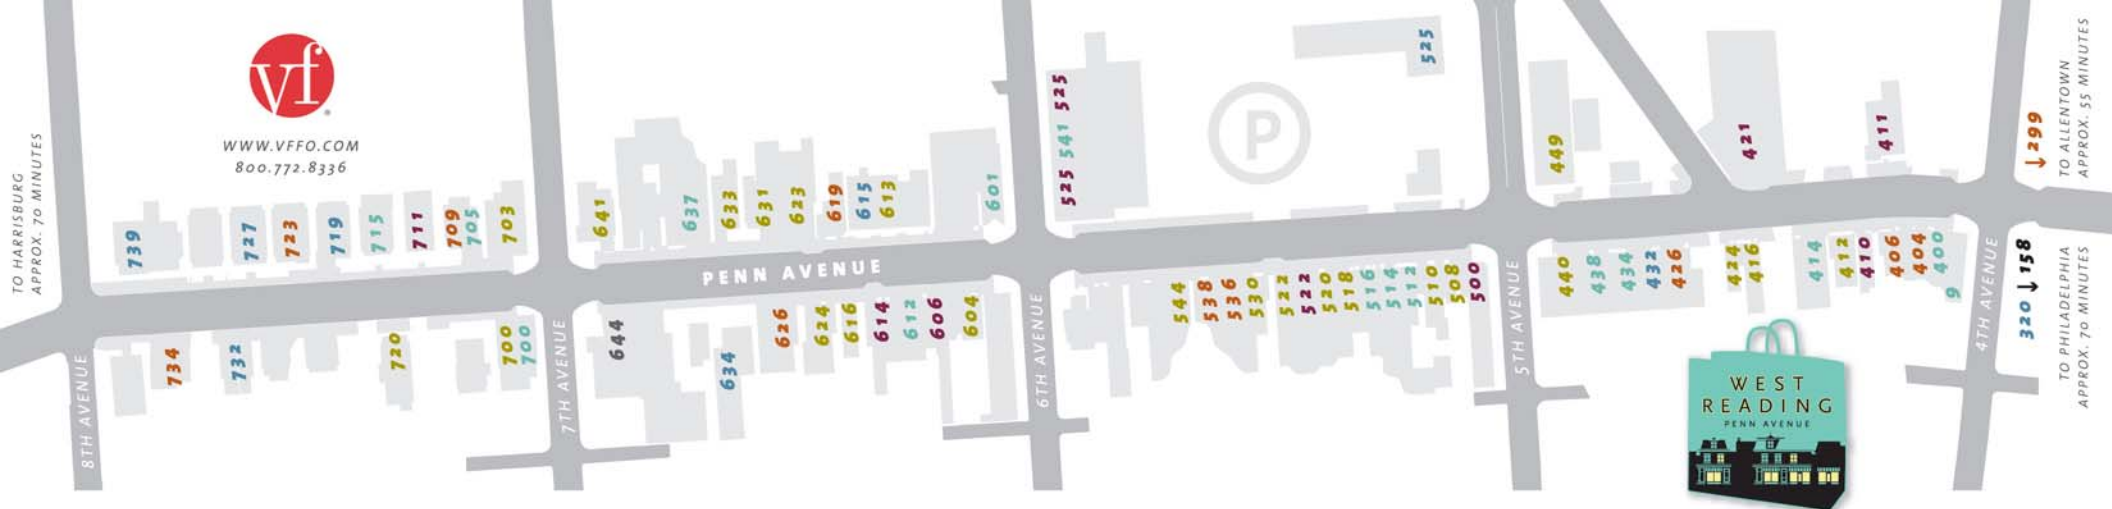

DINE.SHOP.LIVE  
PENN AVENUE  
WEST READING

WWW.VFFO.COM  
800.772.8336

TO HARRISBURG  
APPROX. 70 MINUTES

TO ALLENTOWN  
APPROX. 55 MINUTES